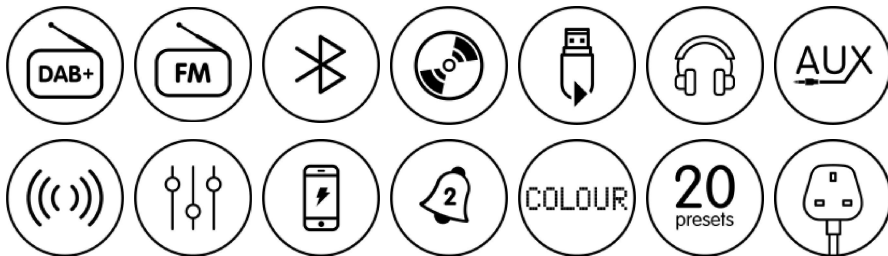

- **DAB / DAB+ / FM RDS digital sound system**
- **Bluetooth audio streaming from smartphone, tablet or laptop**
- **Powerful Stereo speakers with dual bass reflex ports**
- **USB socket for playback and device charging**
- MP3 / WMA playback via CD and USB
- 20 radio station presets (10 DAB and 10 FM)
- Clock and dual alarms with radio or buzzer sounds
- Sleep and snooze timers
- 6 equaliser profiles and separate treble, mid and bass options
- Adjustable display brightness
- Front facing headphone socket
- Acoustically tuned wooden cabinet
- Multi-function remote control
- Stereo auxiliary input
- Size (mm) 360(w) x 135(h) x 260(d)
- Weight 4.29 kg

The company reserves the right to amend the specification without notice